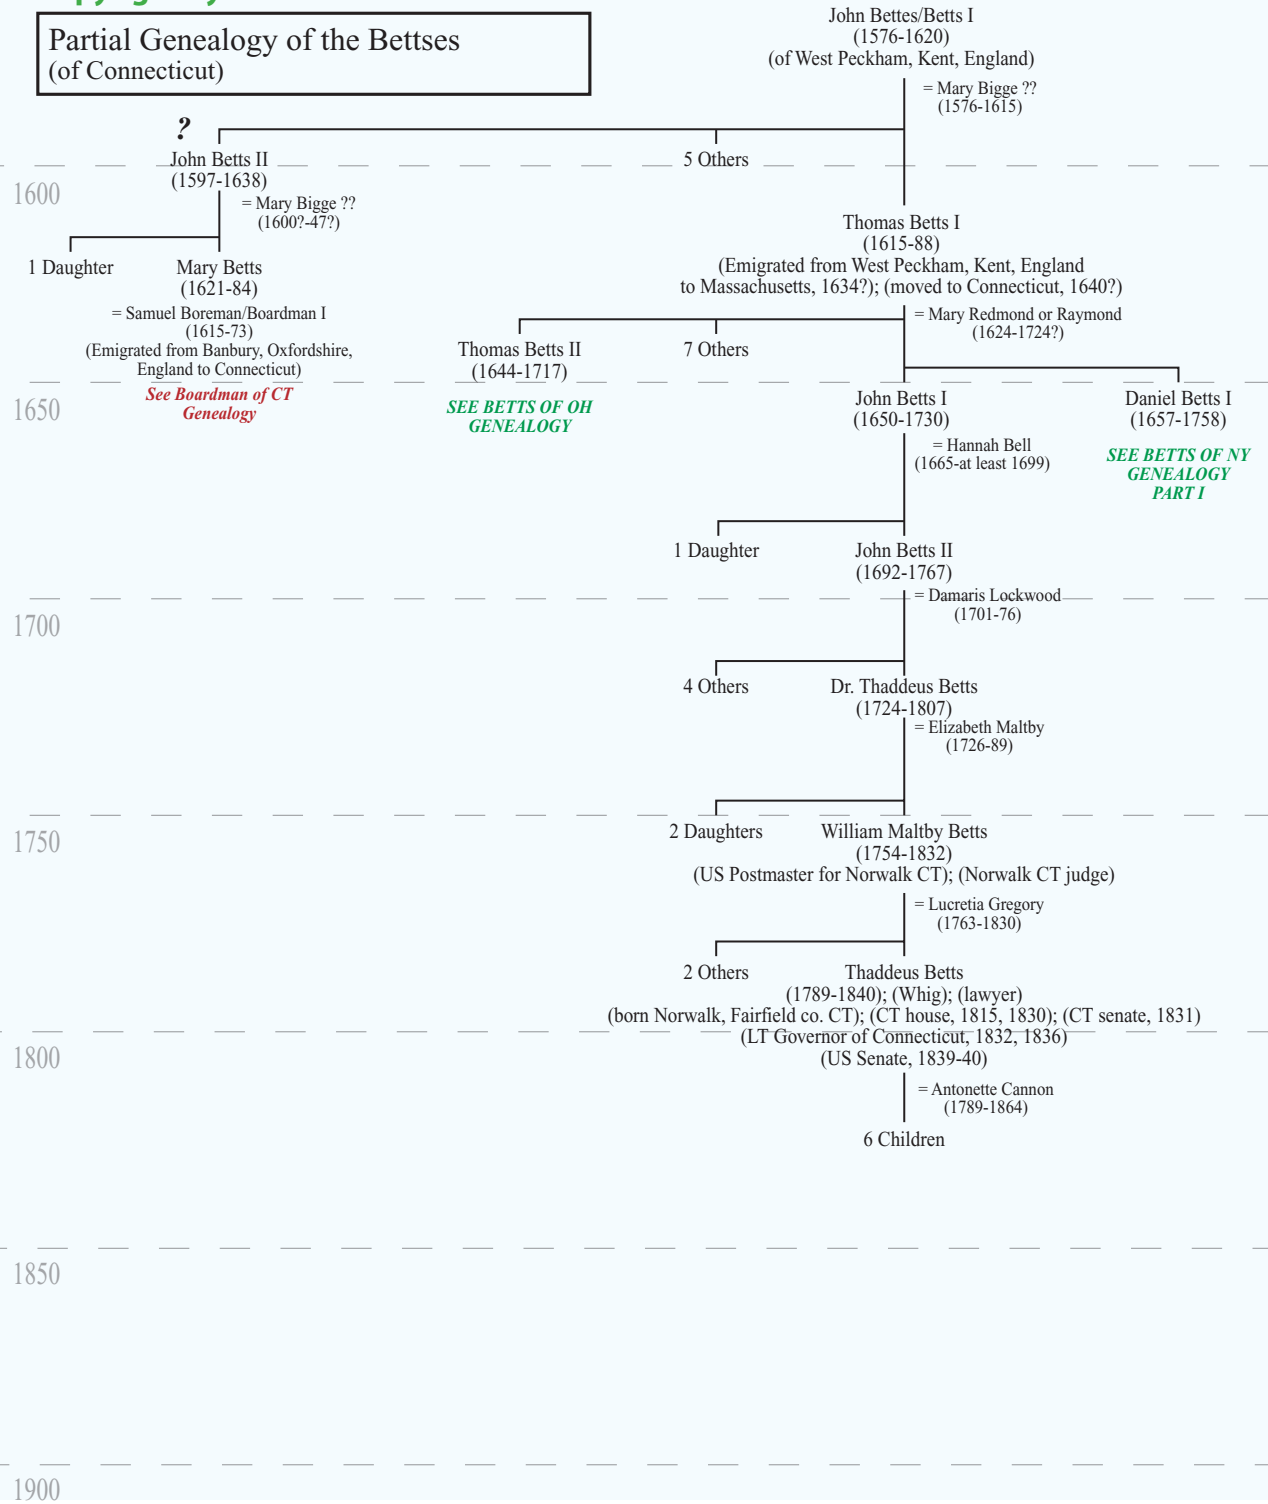

Partial Genealogy of the Bettses  
(of Connecticut)

Main Political Affiliation:	
1763-83	Whig/Revolutionary
1789-1823	Federalist
1824-33	National Republican
1834-53	Whig
1854-	