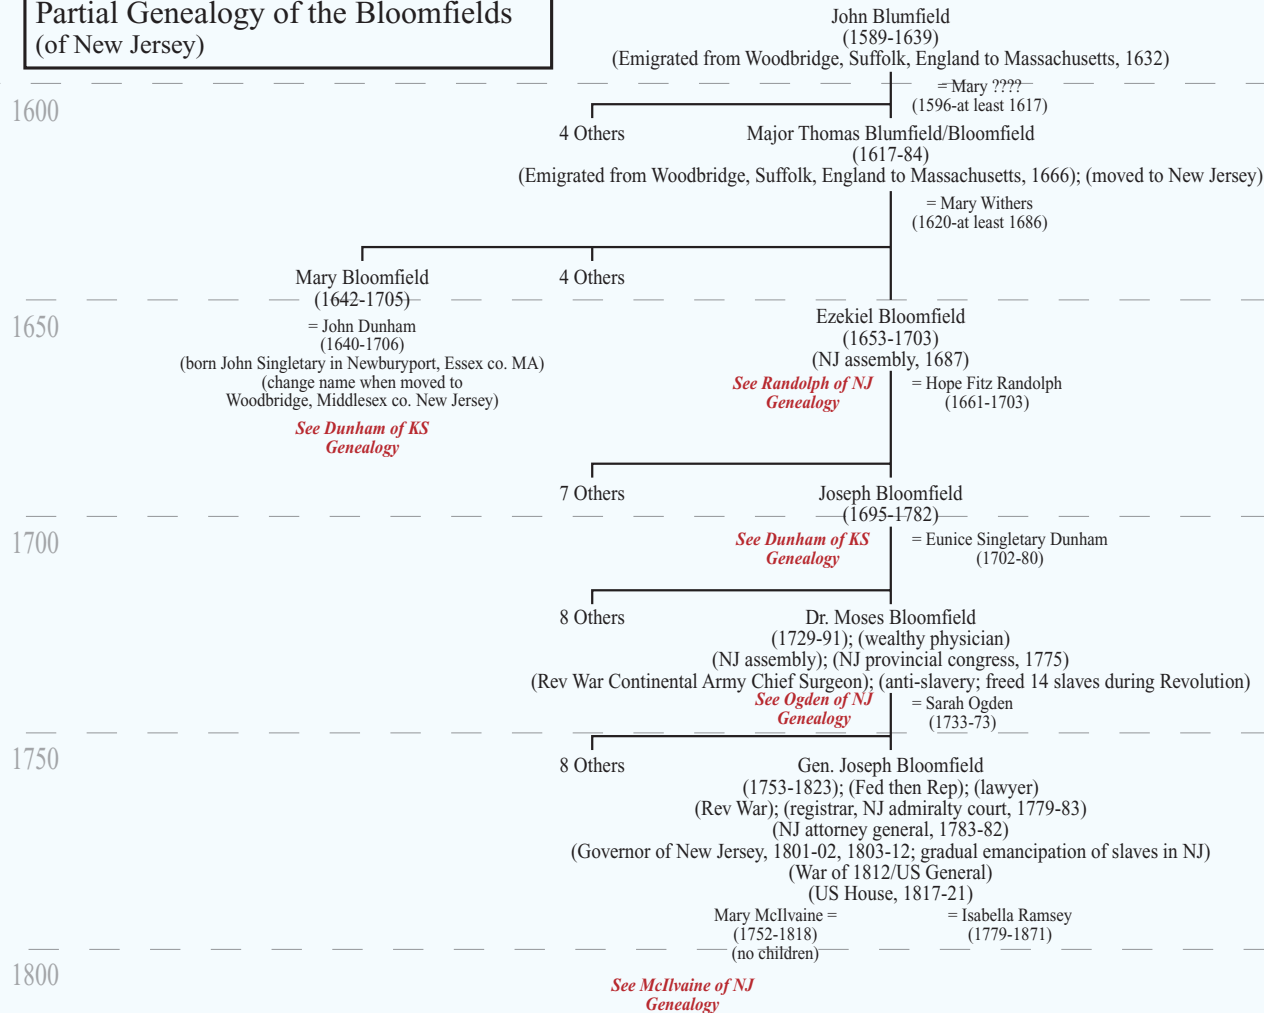

Partial Genealogy of the Bloomfields
(of New Jersey)

Main Political Affiliation:
 1763-83 Whig/Revolutionary
 1789-1823 Federalist & Republican
 1824-33
 1834-53
 1854-

1600

1650

1700

1750

1800

1850

1900