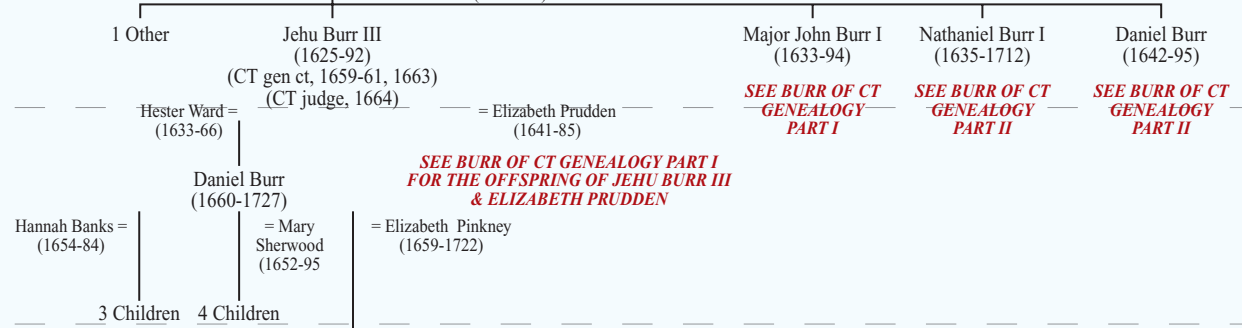

Partial Genealogy of the Burrs
(of New York & Connecticut)

Main Political Affiliation:

1763-83	Whig/Revolutionary
1789-1823	Republican
1824-33	Democrat Republican
1834-53	Democrat
1854-	

1600

1650

1700

1750

1800

1850

1900