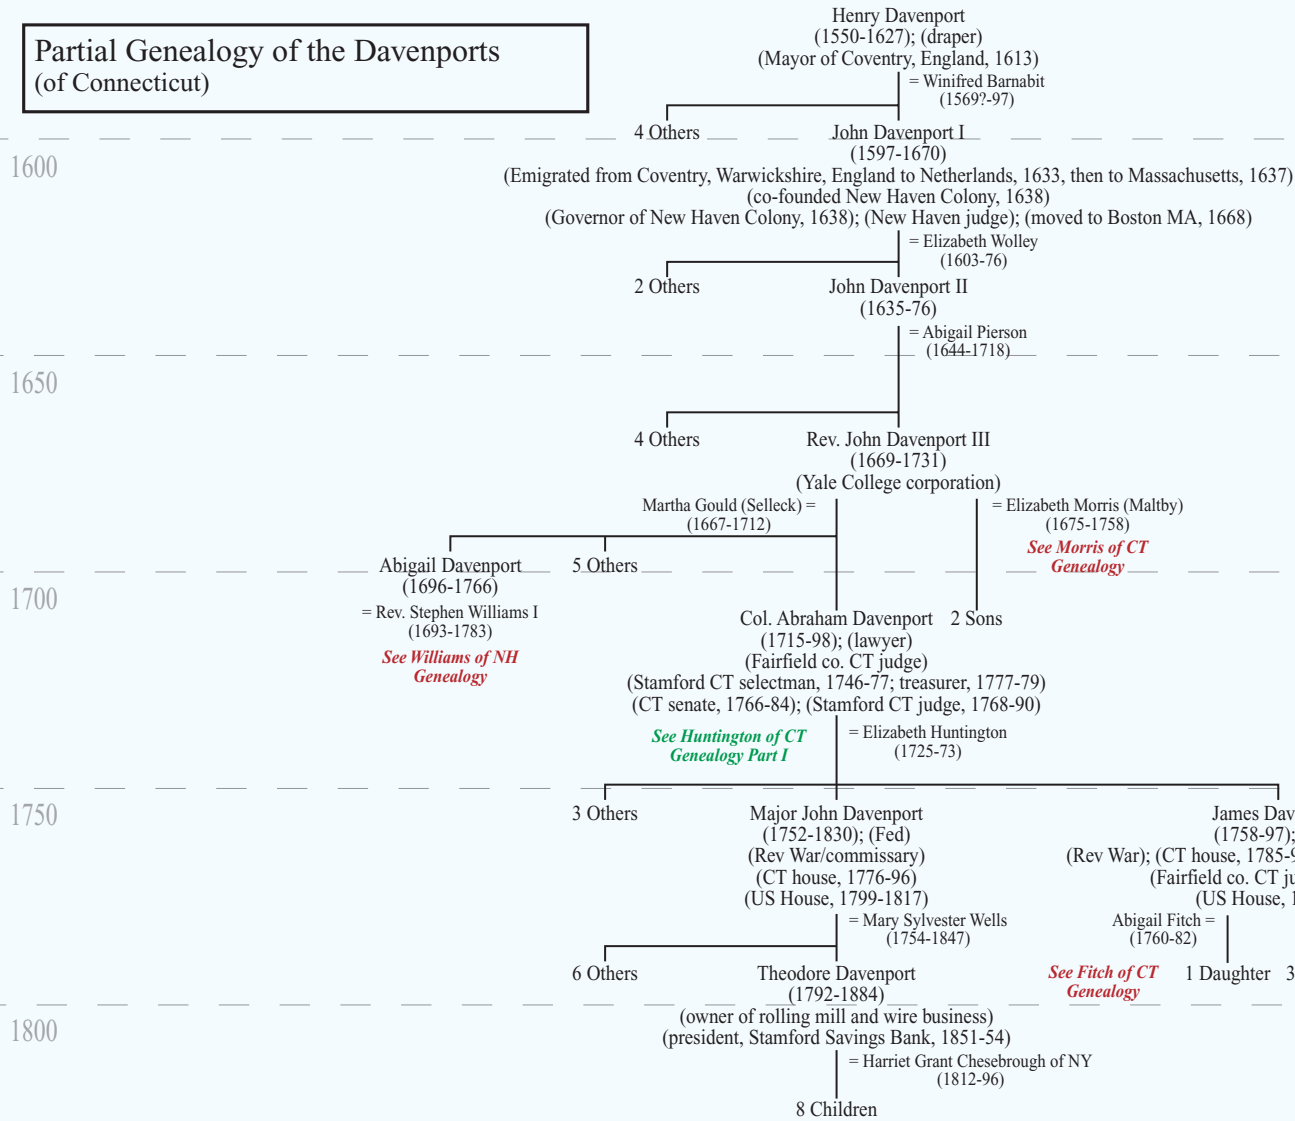

Partial Genealogy of the Davenports
(of Connecticut)

Main Political Affiliation:	
1763-83	Whig/Revolutionary
1789-1823	Federalist
1824-33	National Republican
1834-53	Whig
1854-	Republican

1600

1650

1700

1750

1800

1850

1900