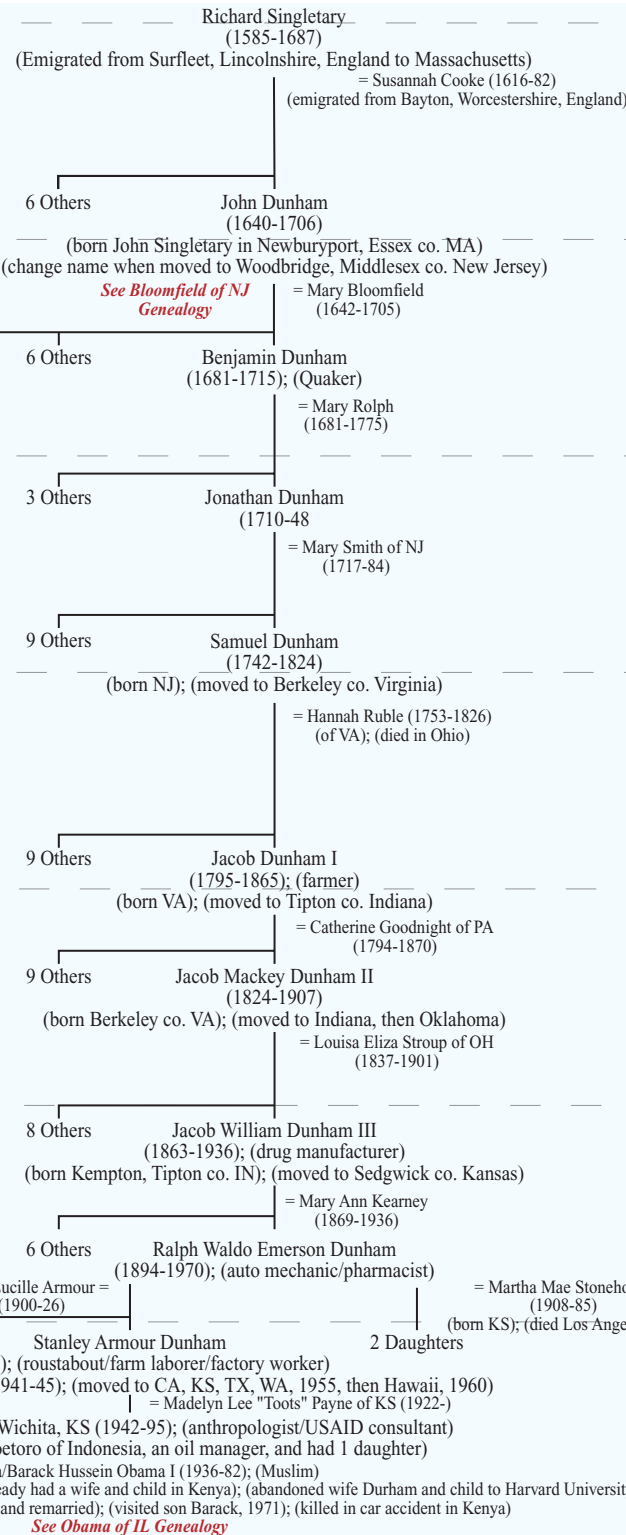

1600

Partial Genealogy of the Dunhams  
(of Kansas)

1650

1700

1750

1800

1850

1900

1950

Main Political Affiliation:	
1763-83	Whig/Republican
1789-1823	Republican
1824-33	Democrat Republican
1834-53	Democrat
1854-	Democrat