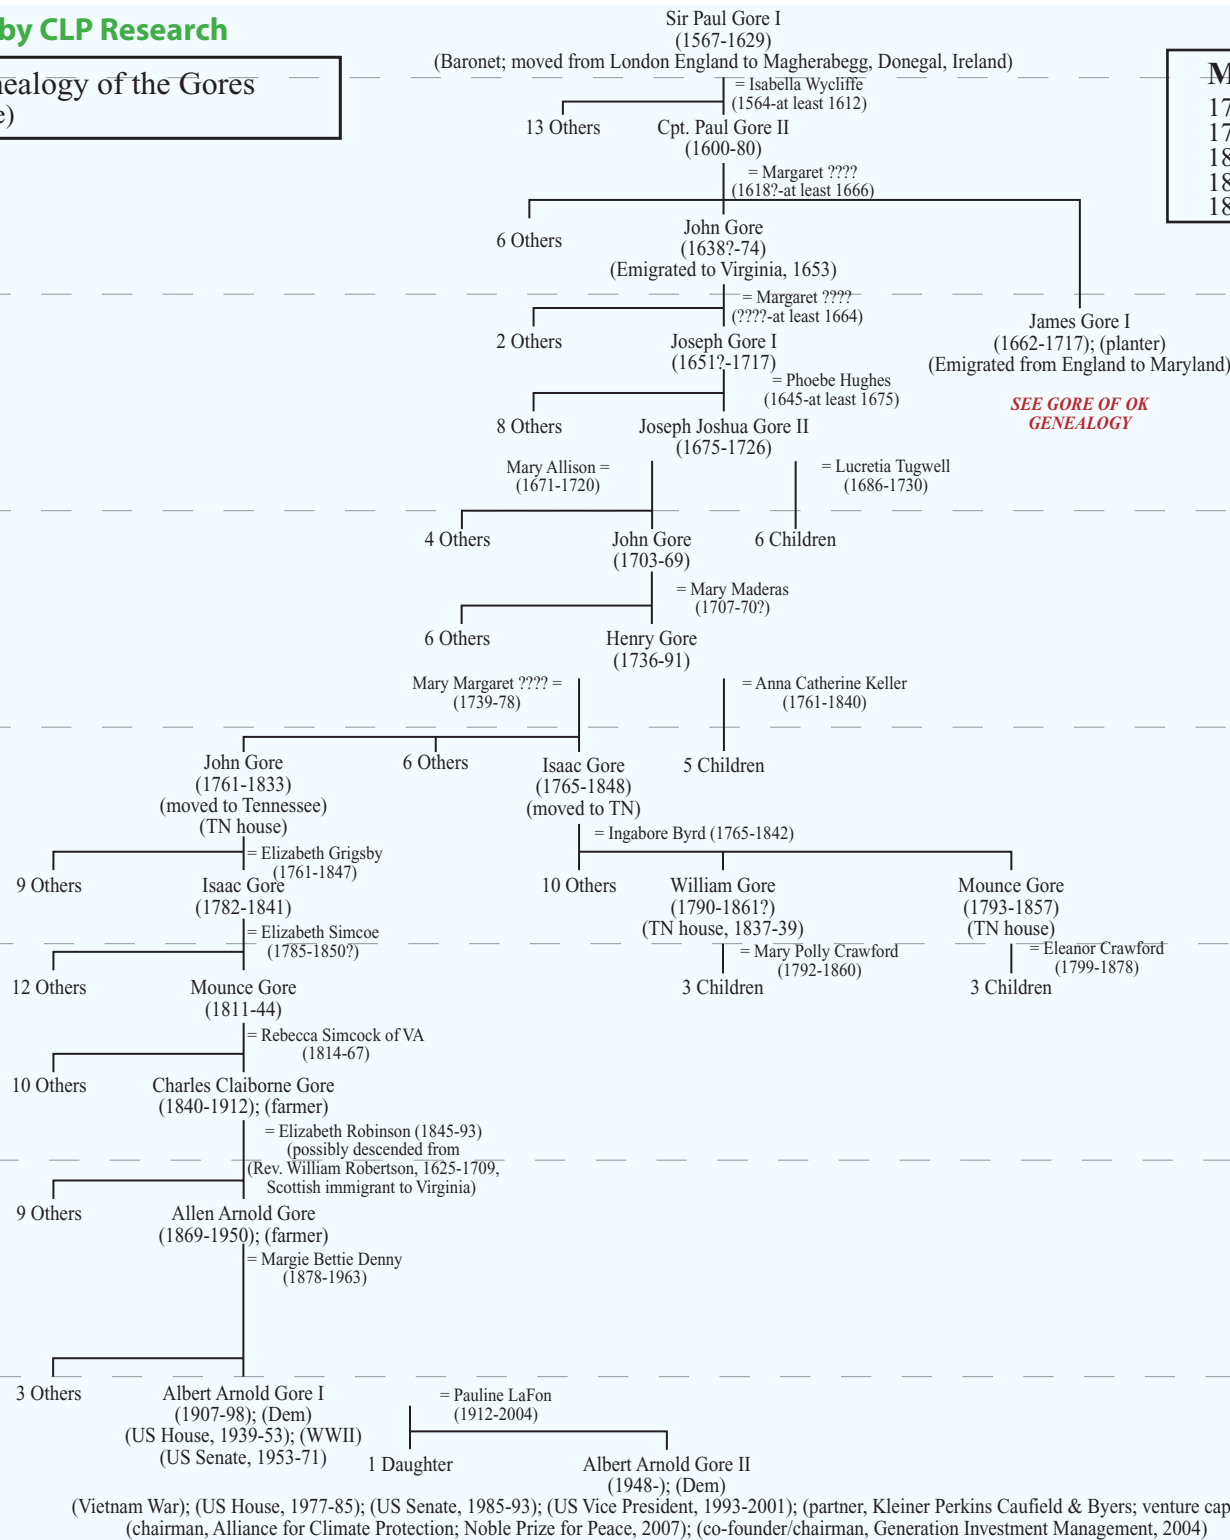

Partial Genealogy of the Gores
(of Tennessee)

Main Political Affiliation:

1763-83	Whig/Revolutionary
1789-1823	Republican ??
1824-33	Democrat Republican ??
1834-53	Democrat ??
1854-	Confederate & Democrat

1600

1650

1700

1750

1800

1850

1900

See Aitcheson of VA Genealogy

= Mary Elizabeth "Tipper" Aitcheson (1948-); (author/photographer) (born Arlington VA)

4 Children