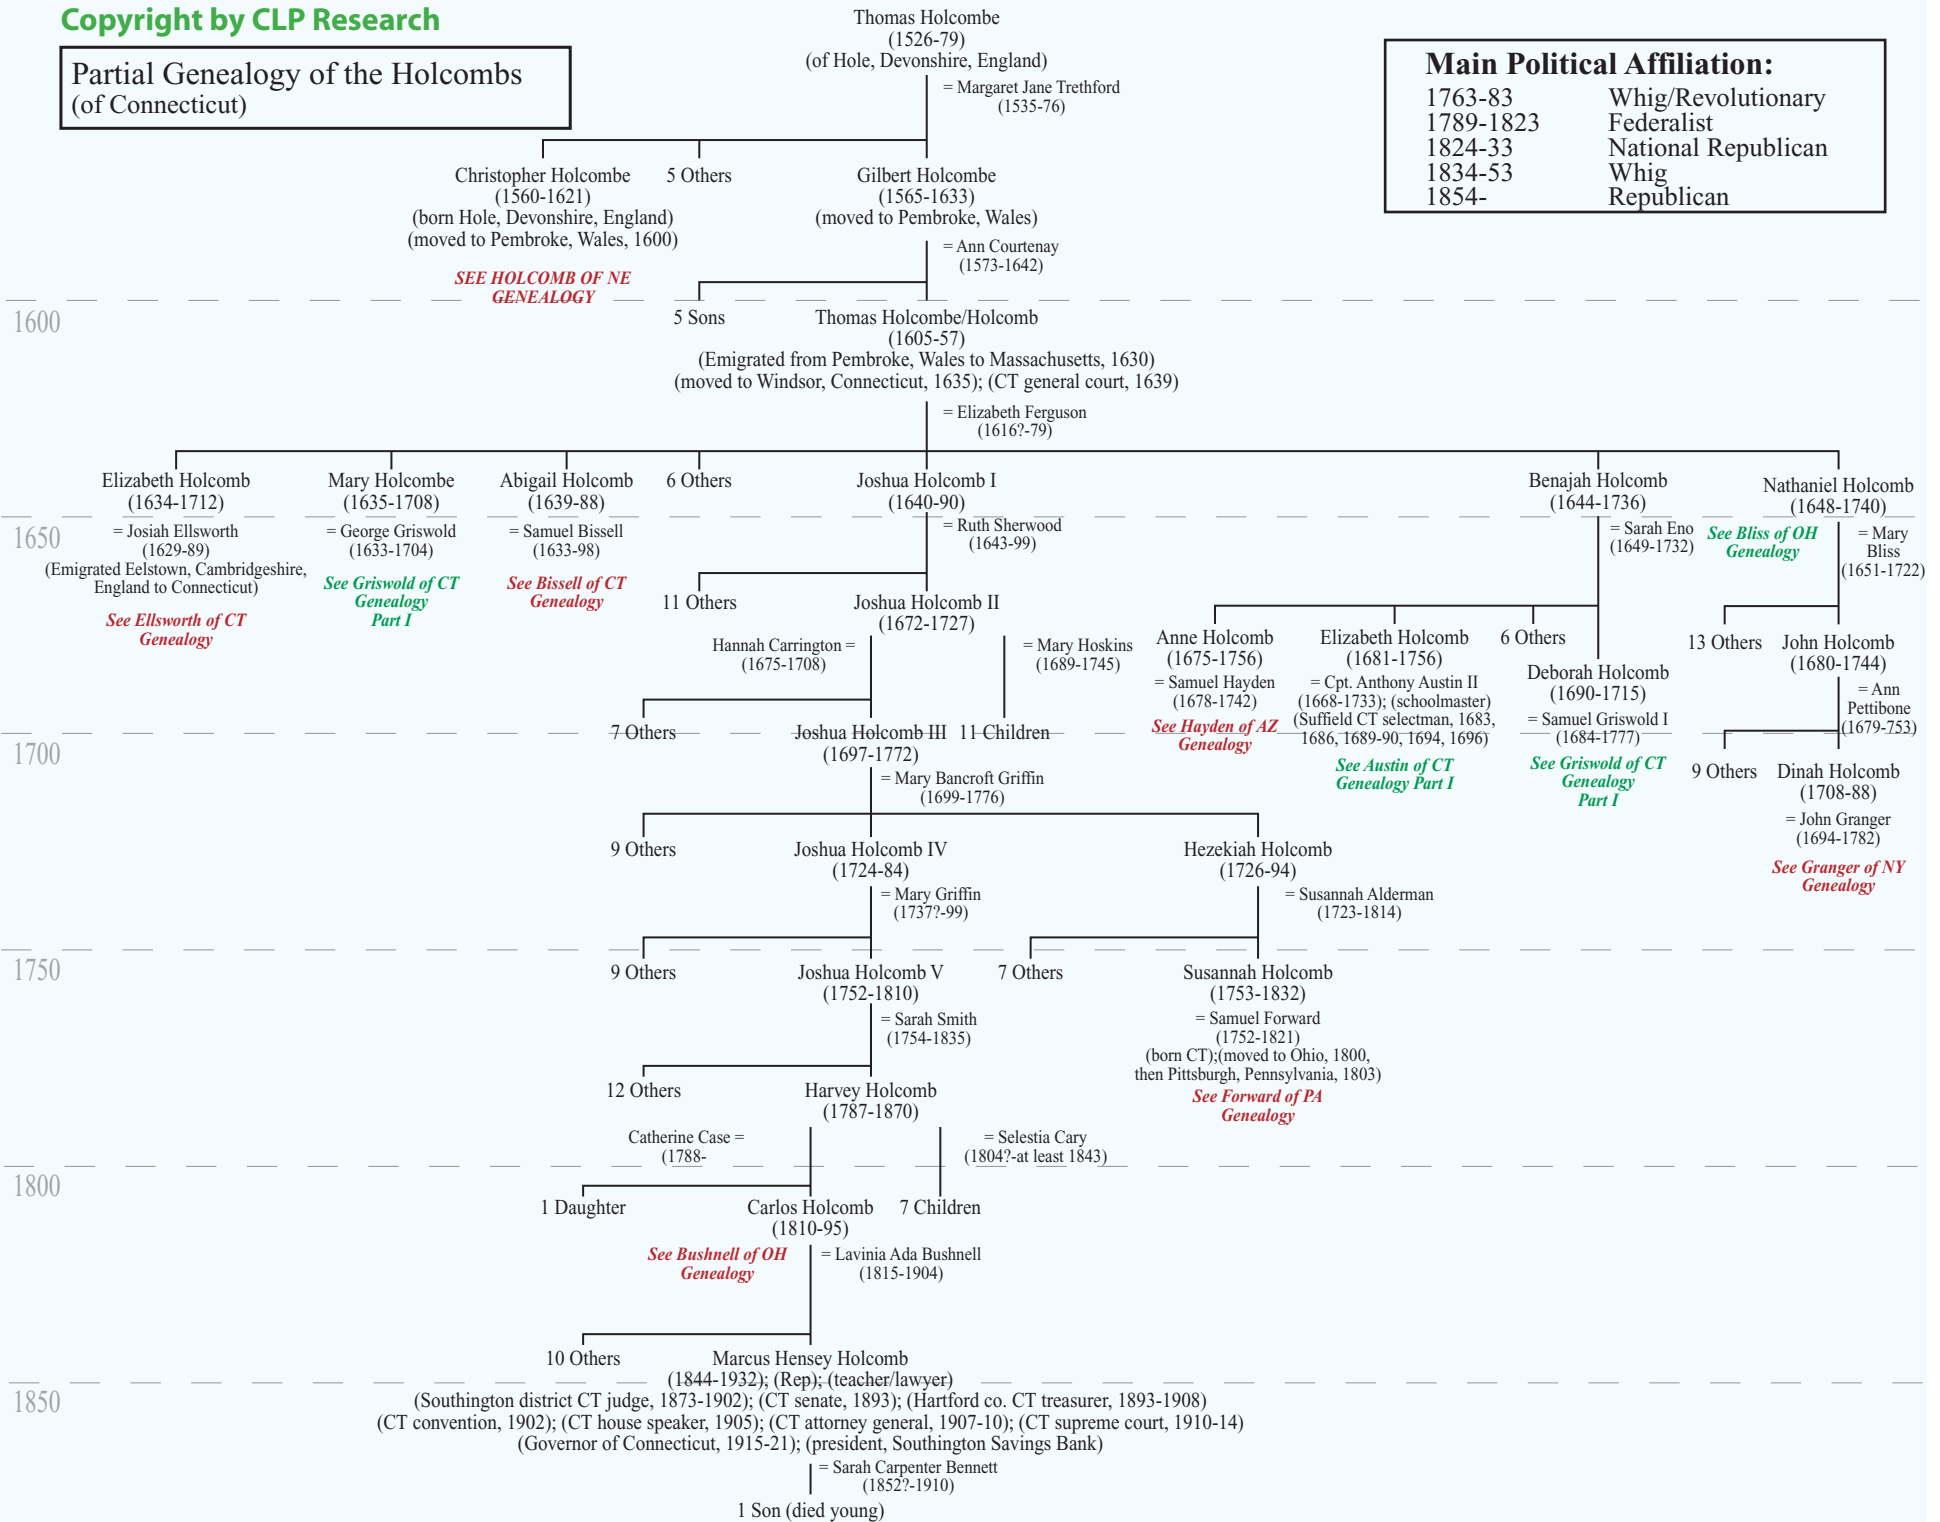

Partial Genealogy of the Holcombs
(of Connecticut)

Main Political Affiliation:	
1763-83	Whig/Revolutionary
1789-1823	Federalist
1824-33	National Republican
1834-53	Whig
1854-	Republican

1600

1650

1700

1750

1800

1850