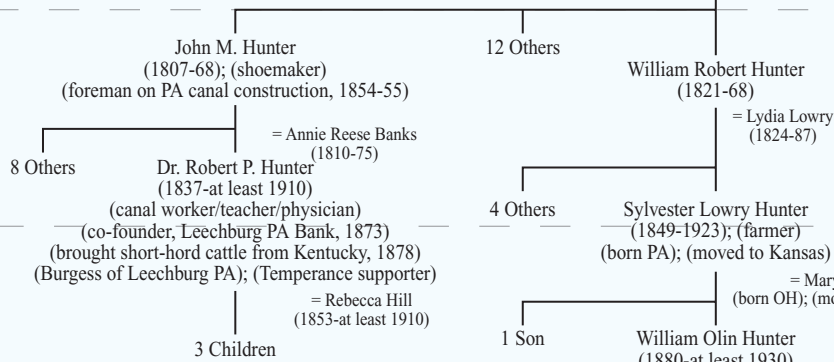

Partial Genealogy of the Hunters, Part I  
(of California & Pennsylvania)

Main Political Affiliation:

1763-83	Whig/Revolutionary
1789-1823	Republican
1824-33	National Republican
1834-53	Whig
1854-	Republican

1700

1

1750

Robert Hunter  
(1782-1871); (shoemaker)  
(born Westmoreland co. Pennsylvania); (Scotch-Irish descent; grandfather or father emigrated from Ireland)

= Mary B. Lawrence of NJ  
(1771-1868)

1800

1850

1900

Major Robert Olin Hunter I  
(1915-2006); (Rep)  
(born Concordia KS); (journalist/cattle rancher/building contractor/real estate developer)  
(WWII/US Marine Corps artillery officer, 1941-45); (moved to San Diego CA)

= Lola Lee Young of TX  
(1921-2004)

1950

2000