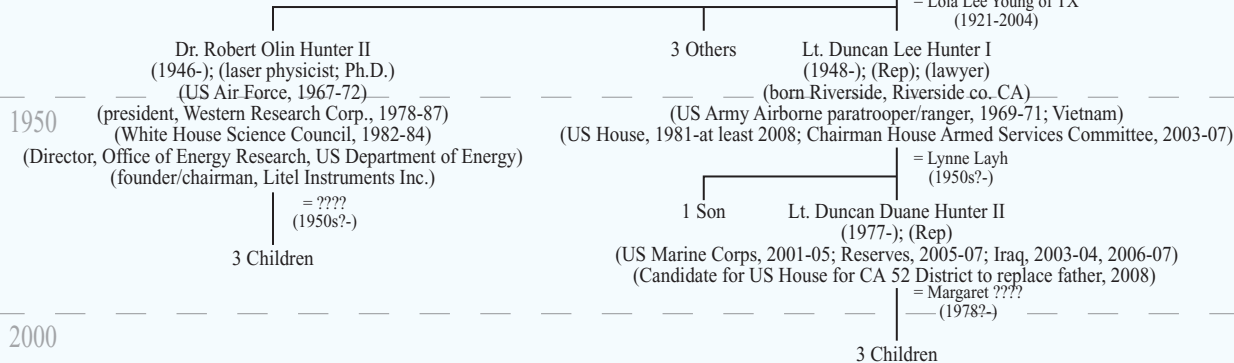

1850

1900

Major Robert Olin Hunter I
(1915-2006); (Rep)
(born Concordia KS); (journalist/cattle rancher/building contractor/real estate developer)
(WWII/US Marine Corps artillery officer, 1941-45); (moved to San Diego CA)

= Lola Lee Young of TX
(1921-2004)

1950