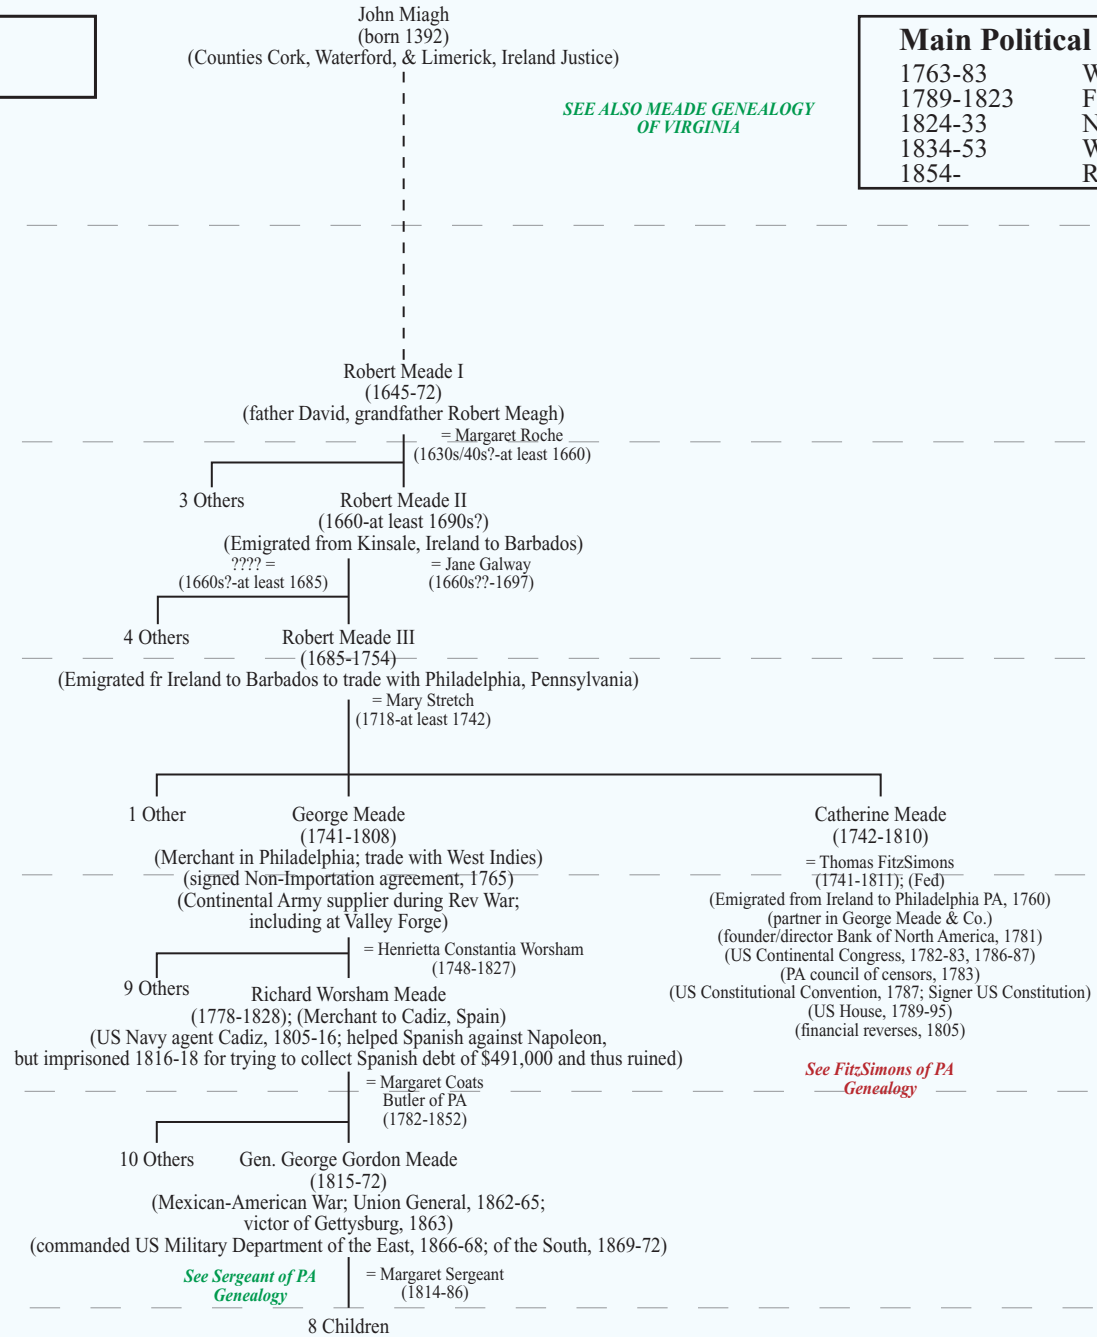

Partial Genealogy of the Meades
(of Pennsylvania)

Main Political Affiliation:	
1763-83	Whig/Revolutionary
1789-1823	Federalist
1824-33	National Republican
1834-53	Whig
1854-	Republican

SEE ALSO MEADE GENEALOGY
OF VIRGINIA

1600

1650

1700

1750

1800

1850

1000