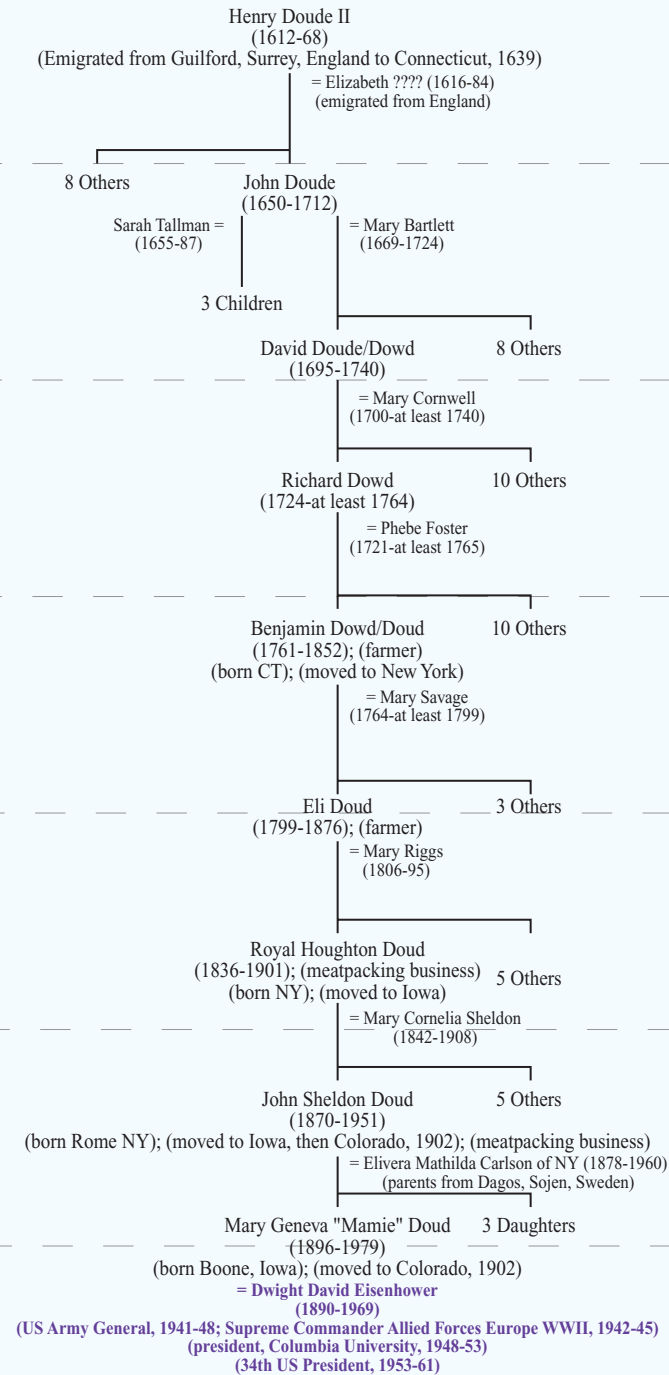

Partial Genealogy of the Douds
(of Colorado)

Main Political Affiliation:	
1763-83	Whig/Revolutionary
1789-1823	Republican
1824-33	National Republican
1834-53	Whig
1854-	Republican & Democrat

(US Army General, 1941-48; Supreme Commander Allied Forces Europe WWII, 1942-45)
(president, Columbia University, 1948-53)
(34th US President, 1953-61)

See Eisenhower of KS
Genealogy

1600

1650

1700

1750

1800

1850

1900

1950