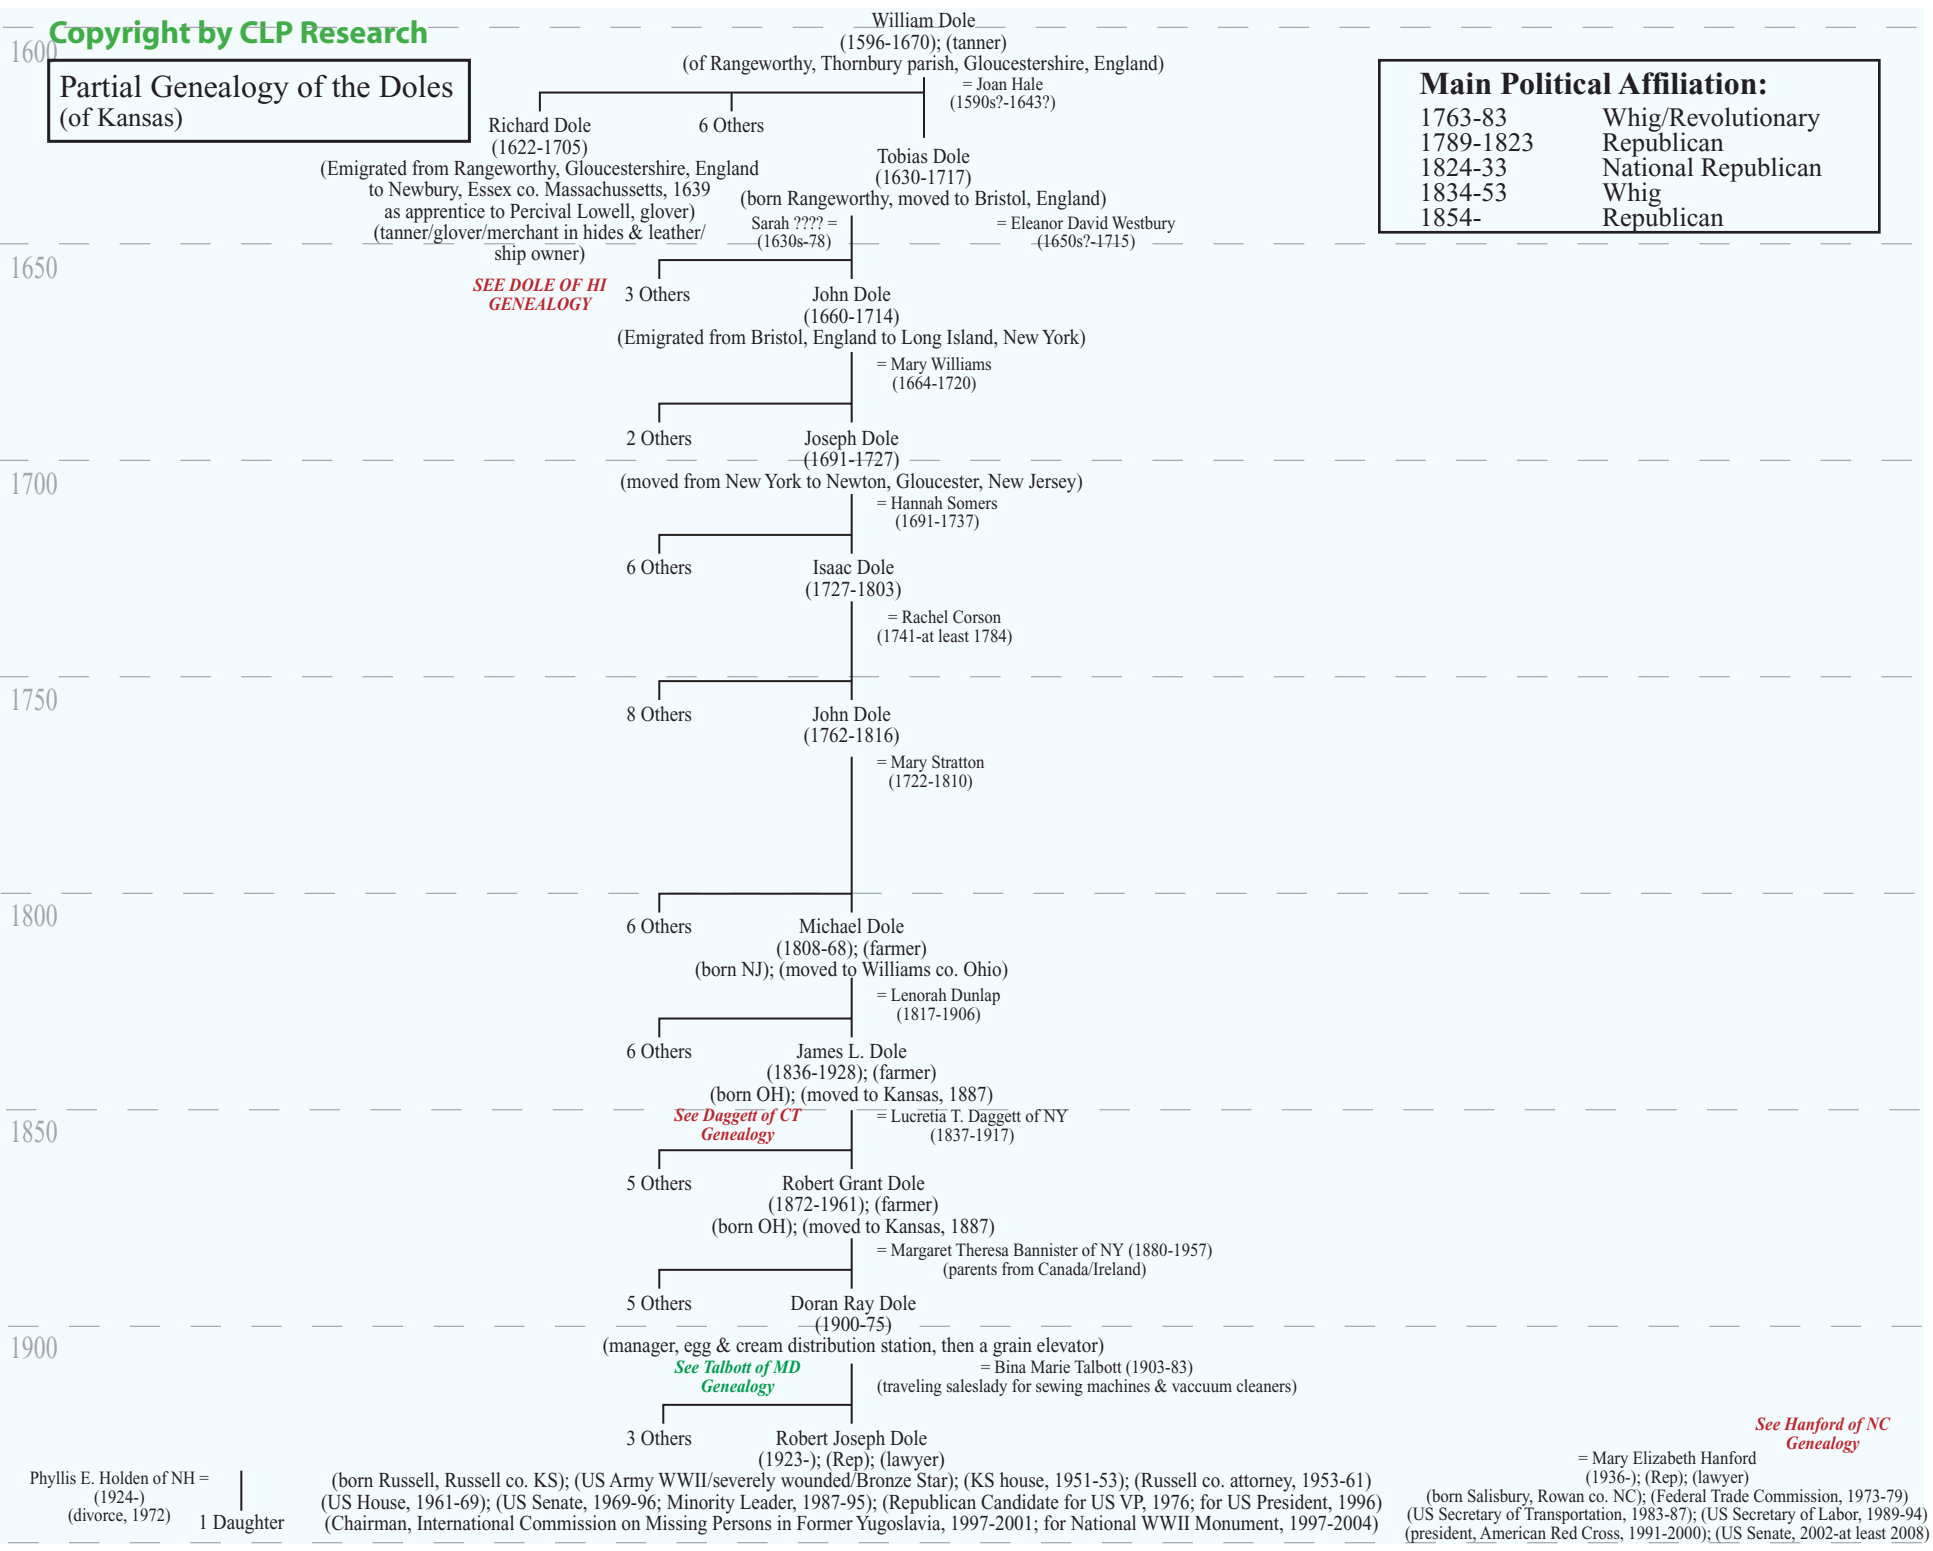

Partial Genealogy of the Doles
(of Kansas)

Main Political Affiliation:	
1763-83	Whig/Revolutionary
1789-1823	Republican
1824-33	National Republican
1834-53	Whig
1854-	Republican

See Hanford of NC Genealogy