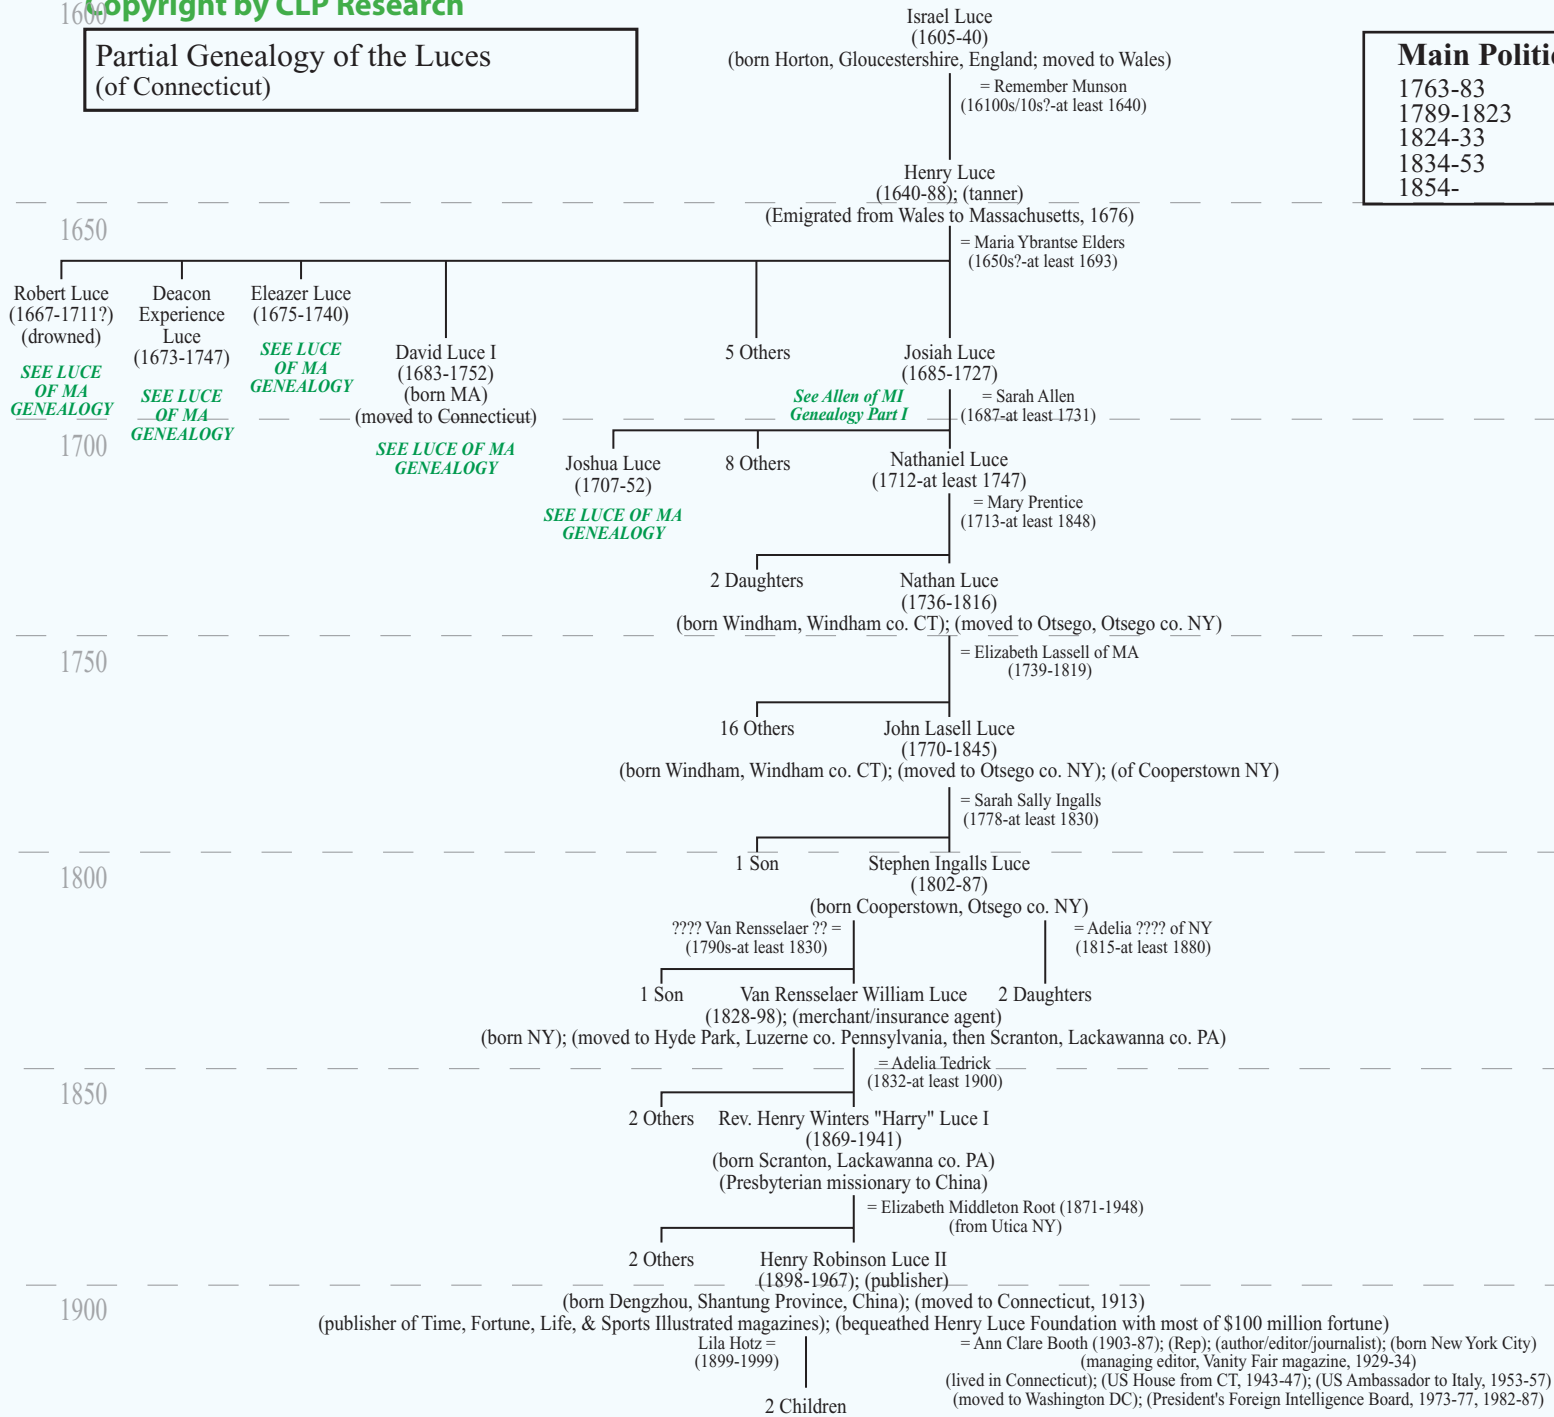

Partial Genealogy of the Luces
(of Connecticut)

Main Political Affiliation:	
1763-83	Whig/Revolutionary
1789-1823	Federalist
1824-33	National Republican
1834-53	Whig
1854-	Republican

See Booth of CT Genealogy