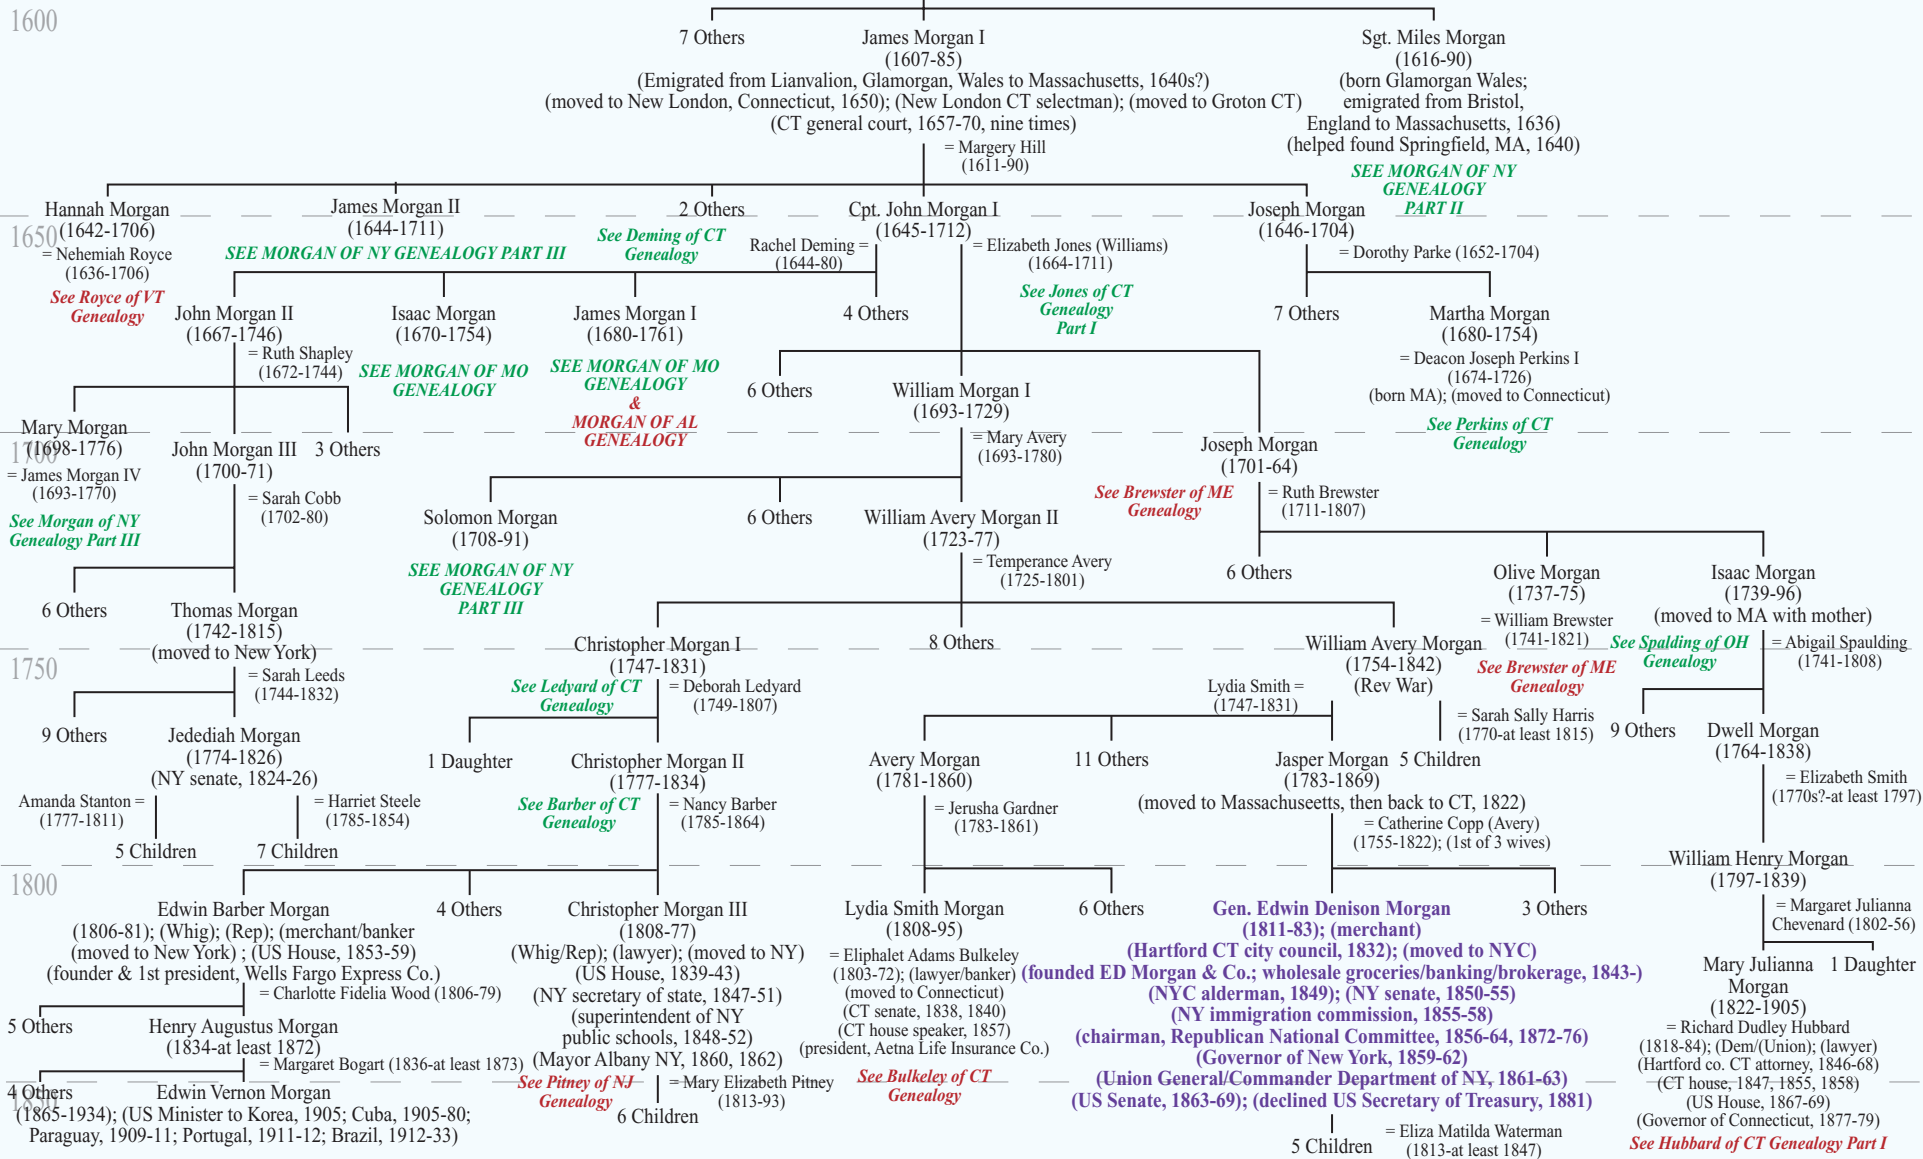

Partial Genealogy of the Morgans, Part I (of New York & Connecticut)

I Thomas Morgan (1482-1538); (farther supported King Henry VII, victor in Battle of Bosworth, 1485) = Elizabeth Vaughan (1486-1528)
10 Others Rowland Morgan (1508-77); (Tredegar, Wales Sheriff, 1558) = Blanche Jenkins or Jones (1512-34)
1 Daughter Thomas Morgan (1534-1603); (English Parliament) = Elizabeth Bodenham (1538-1636)
9 Others Sir William Morgan I (1560-1653) (Tredegar, Wales Sheriff, 1612); (English Parliament, 1623-25) = Elizabeth Winter (1564-1650)
8 Others Elizabeth Morgan (1583-1637) = William Morgan II (1582-1629); (merchant)

Main Political Affiliation:
1763-83 Whig/Revolutionary
1789-1823 Federalist
1824-33 National Republican
1834-53 Whig
1854- Republican

SEE MORGAN OF VA GENEALOGY PART I & MORGAN OF WV GENEALOGY FOR THE ANCESTRY OF SIR WILLIAM MORGAN I & HIS DESCENDANTS

SEE MORGAN OF VA GENEALOGY PART I

SEE MORGAN OF NY GENEALOGY PART II

SEE JONES OF CT GENEALOGY Part I

SEE BREWSTER OF ME GENEALOGY

SEE MORGAN OF NY GENEALOGY PART III

SEE LEDYARD OF CT GENEALOGY

SEE BARBER OF CT GENEALOGY

SEE PITNEY OF NJ GENEALOGY

SEE BULKELEY OF CT GENEALOGY

SEE HUBBARD OF CT GENEALOGY PART I