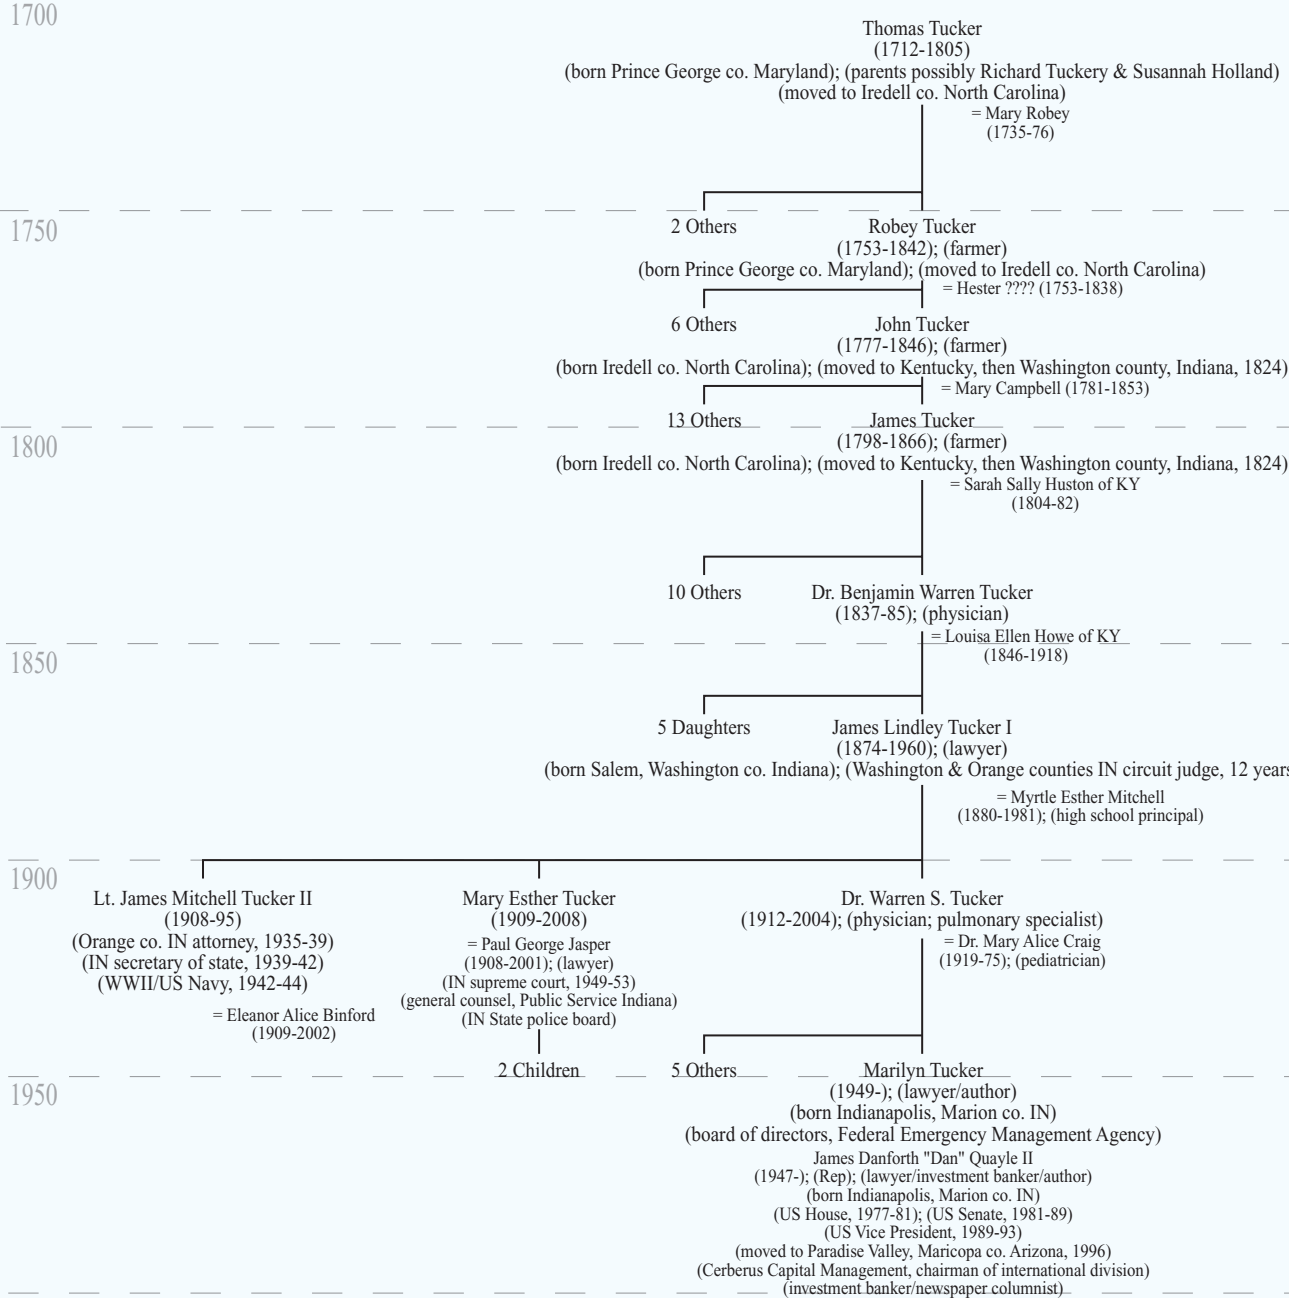

Partial Genealogy of the Tuckers
(of Indiana)

Main Political Affiliation:	
1763-83	Whig/Revolutionary
1789-1823	Republican
1824-33	National Republican
1834-53	Whig
1854-	Republican

See Quayle of IN Genealogy