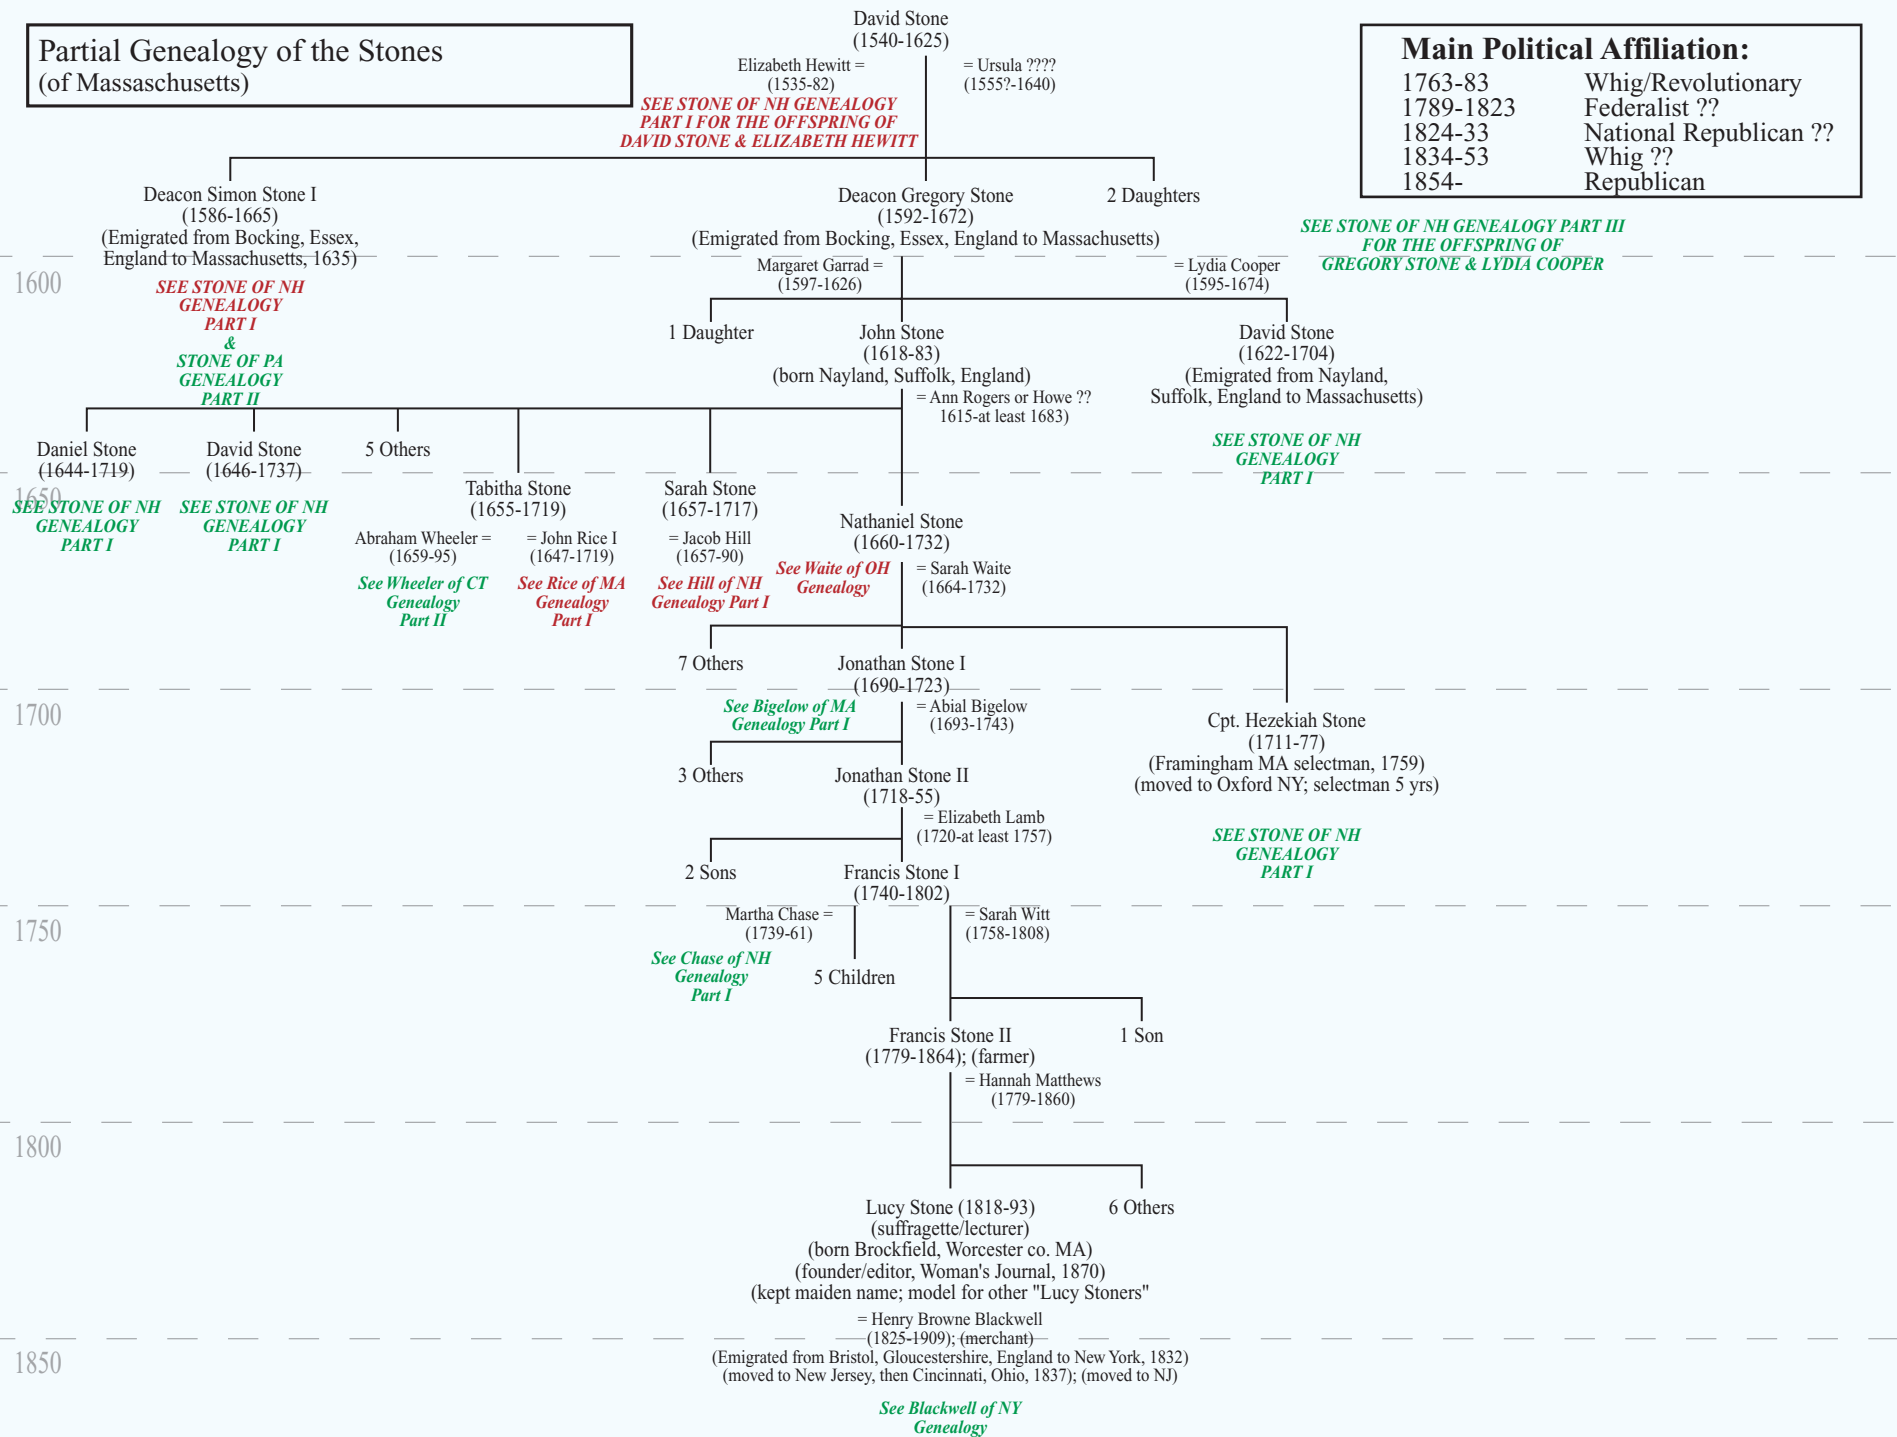

**Partial Genealogy of the Stones**  
(of Massachusetts)

| Main Political Affiliation: |                        |
|-----------------------------|------------------------|
| 1763-83                     | Whig/Revolutionary     |
| 1789-1823                   | Federalist ??          |
| 1824-33                     | National Republican ?? |
| 1834-53                     | Whig ??                |
| 1854-                       | Republican             |

*See Blackwell of NY Genealogy*